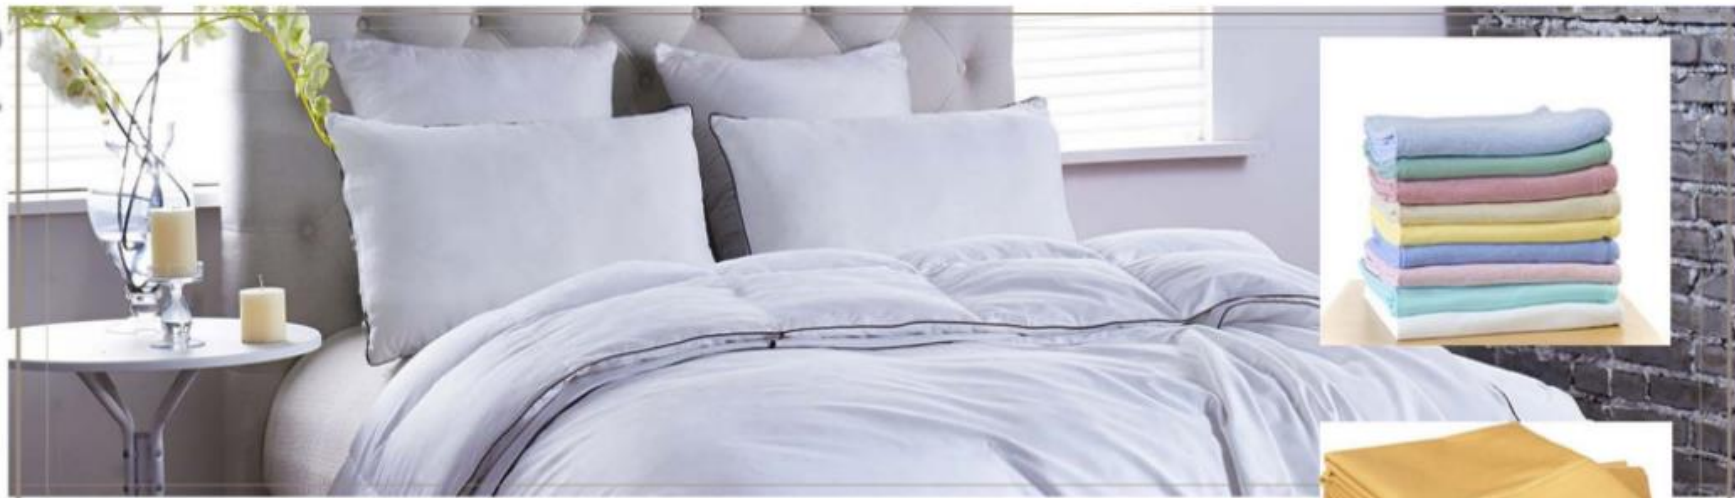

Bed, Bath and Housekeeping